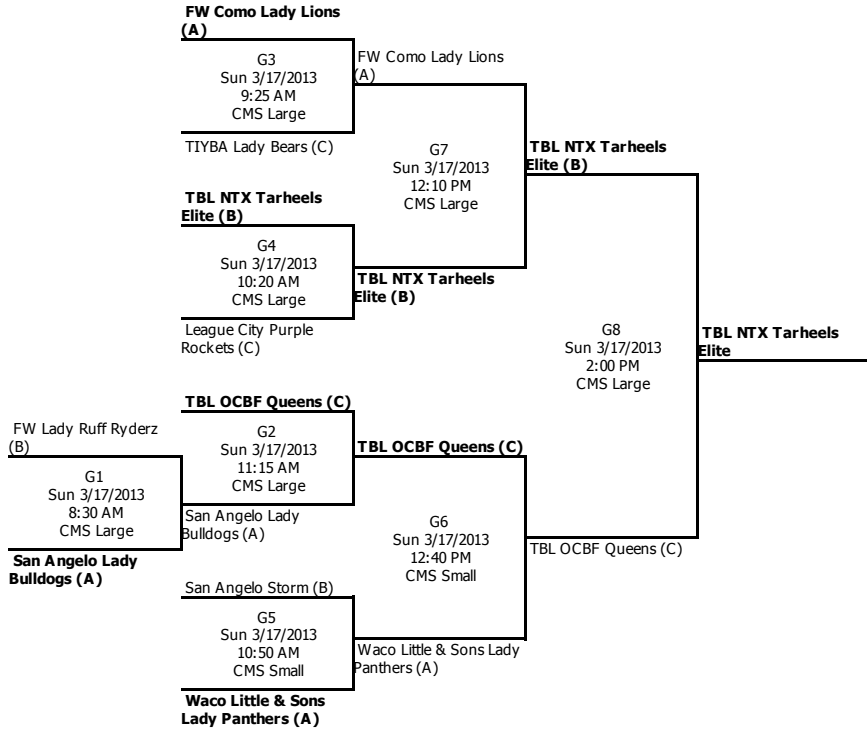

Social Share

Easy Link

tmsdn.com/yhw

Download Schedule

Download

\* Game schedules may change -- please check web site for changes.

\* Outlook 2003 users need to save then import the iCalendar file.

Sun 3/17	8:30 AM	G1	FW Lady Ruff Ryderz (B)	4	San Angelo Lady Bulldogs (A)	3	CMS Large	🟢
<b>Playoff Round 2</b>								
Sun 3/17	9:25 AM	G3	<b>FW Como Lady Lions (A)</b>	4	TIYBA Lady Bears (C)	3	CMS Large	🟢
	10:20 AM	G4	<b>TBL NTX Tarheels Elite (B)</b>	24	League City Purple Rockets (C)	0	CMS Large	🟢
	10:50 AM	G5	San Angelo Storm (B)	6	<b>Waco Little &amp; Sons Lady Panthers (A)</b>	12	CMS Small	🟢
	11:15 AM	G2	<b>TBL OCBF Queens (C)</b>	17	San Angelo Lady Bulldogs (A)	3	CMS Large	🟢
<b>Playoff Round 3</b>								
Sun 3/17	12:10 PM	G7	FW Como Lady Lions (A)	0	<b>TBL NTX Tarheels Elite (B)</b>	12	CMS Large	🟢
	12:40 PM	G6	<b>TBL OCBF Queens (C)</b>	3	Waco Little & Sons Lady Panthers (A)	0	CMS Small	🟢
<b>Playoff Round 4 - Championship Round</b>								
Sun 3/17	2:00 PM	G8	TBL OCBF Queens (C)	13	<b>TBL NTX Tarheels Elite (B)</b>	22	CMS Large	🟢

**Playoff Brackets**

**Locations**

Location Schedule	Location Name	Field	Address
CMS Large 🟢	Colleyville Middle School	Large Gym	1100 Bogart Colleyville, TX 76034
CMS Small 🟢	Colleyville Middle School	Small Gym	1100 Bogart Colleyville, TX 76034