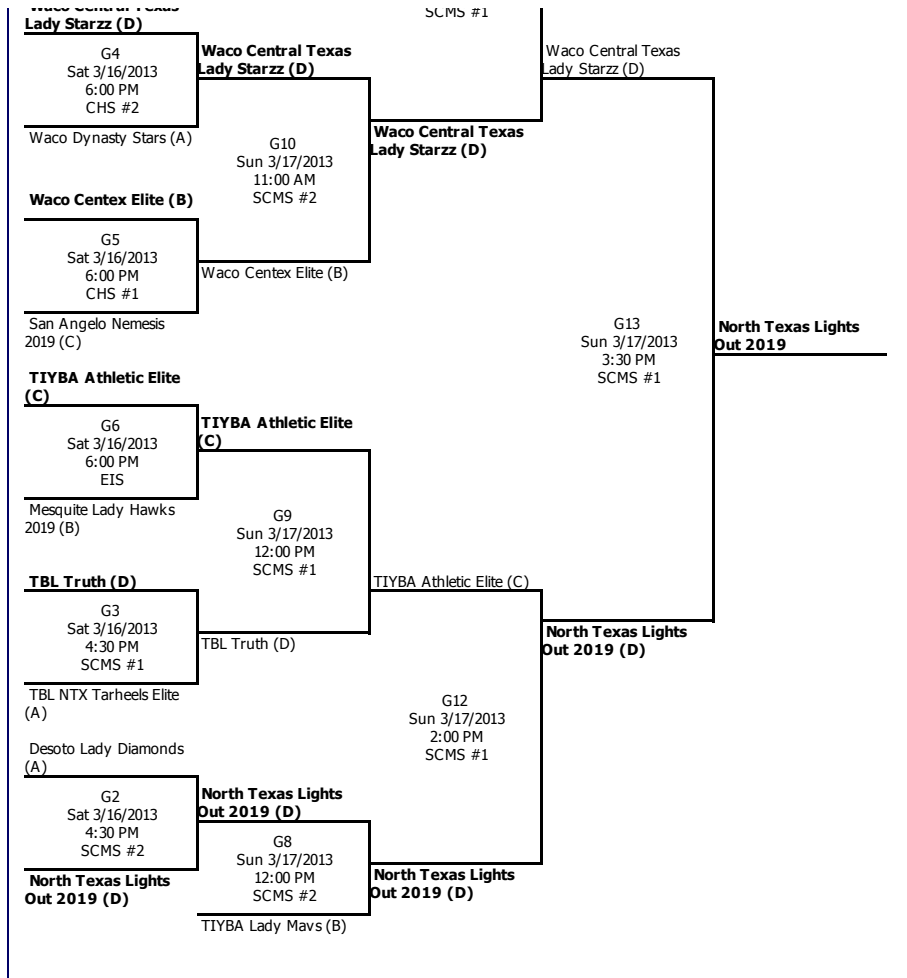

Locations

Location Schedule	Location Name	Field	Address
CHS #1	Carroll High School		800 N White Chapel Southlake, TX 76092
CHS #2	Carroll High School		800 N White Chapel Southlake, TX 76092
DMS #1	Dawson Middle School		400 S Kimball Ave Southlake, TX 76092
EIS	Eubanks Intermediate School		500 S Kimball Ave Southlake, TX 76092
SCMS #1	Carroll Middle School		1800 E Kirkwood Ave Southlake, TX 76092
SCMS #2	Carroll Middle School		1800 E Kirkwood Ave Southlake, TX 76092

Schedule Revision Date: Tue, Mar 12, 2013 3:27 PM
Playoff Schedule Revision Date: Tue, Mar 12, 2013 3:26 PM