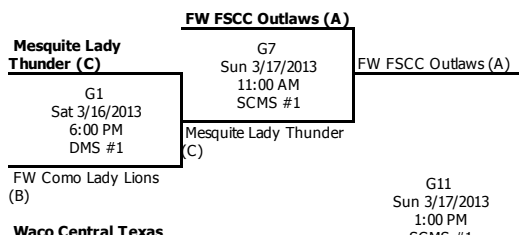

Playoff Schedule

Date	Time	Game	Home	Away	Location			
Playoff Round 1								
Sat 3/16	4:30 PM 01402	G3	TBL Truth (D)	37	TBL NTX Tarheels Elite (A)	17	SCMS #1	➔
	4:30 PM 01401	G2	Desoto Lady Diamonds (A)	14	North Texas Lights Out 2019 (D)	36	SCMS #2	➔
	6:00 PM 01404	G5	Waco Centex Elite (B)	37	San Angelo Nemesis 2019 (C)	4	CHS #1	➔
	6:00 PM 01403	G4	Waco Central Texas Lady Starzz (D)	43	Waco Dynasty Stars (A)	22	CHS #2	➔
	6:00 PM 01400	G1	Mesquite Lady Thunder (C)	23	FW Como Lady Lions (B)	16	DMS #1	➔
	6:00 PM 01405	G6	TIYBA Athletic Elite (C)	44	Mesquite Lady Hawks 2019 (B)	15	EIS	➔
Playoff Round 2								
Sun 3/17	11:00 AM 01406	G7	FW FSCC Outlaws (A)	20	Mesquite Lady Thunder (C)	10	SCMS #1	➔
	11:00 AM 01409	G10	Waco Centex Elite (B)	20	Waco Central Texas Lady Starzz (D)	43	SCMS #2	➔
	12:00 PM 01408	G9	TIYBA Athletic Elite (C)	48	TBL Truth (D)	34	SCMS #1	➔
	12:00 PM 01407	G8	TIYBA Lady Mavs (B)	16	North Texas Lights Out 2019 (D)	44	SCMS #2	➔
Playoff Round 3								
Sun 3/17	1:00 PM 01410	G11	FW FSCC Outlaws (A)	25	Waco Central Texas Lady Starzz (D)	36	SCMS #1	➔
	2:00 PM 01411	G12	North Texas Lights Out 2019 (D)	44	TIYBA Athletic Elite (C)	18	SCMS #1	➔
Playoff Round 4 - Championship Round								
Sun 3/17	3:30 PM 01412	G13	Waco Central Texas Lady Starzz (D)	26	North Texas Lights Out 2019 (D)	28	SCMS #1	➔

Playoff Brackets