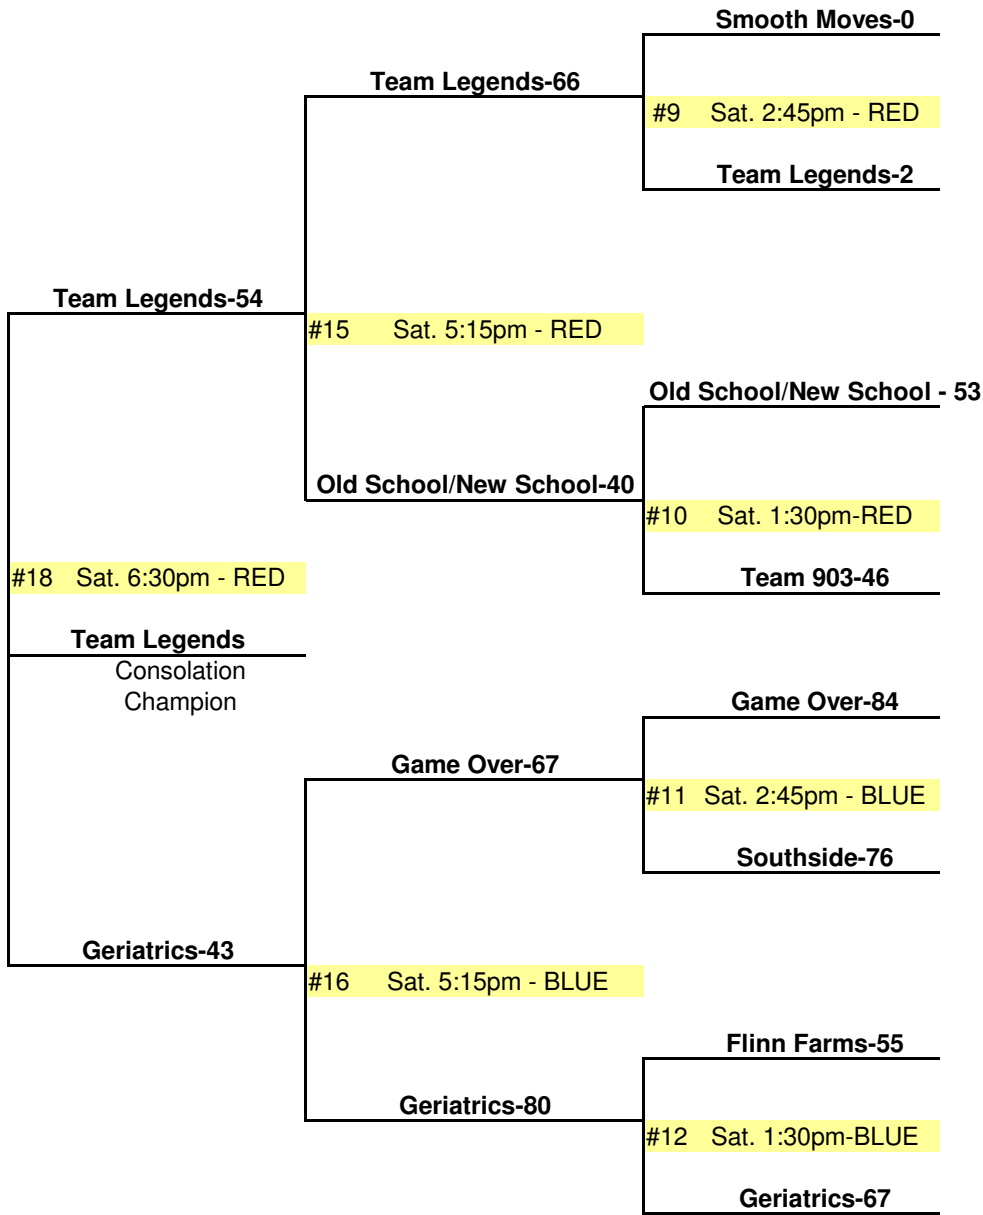

TAAF MEN'S 35 OVER
Saturday, February 27

Red - Red Gym
 Blue - Blue Gym

Location: