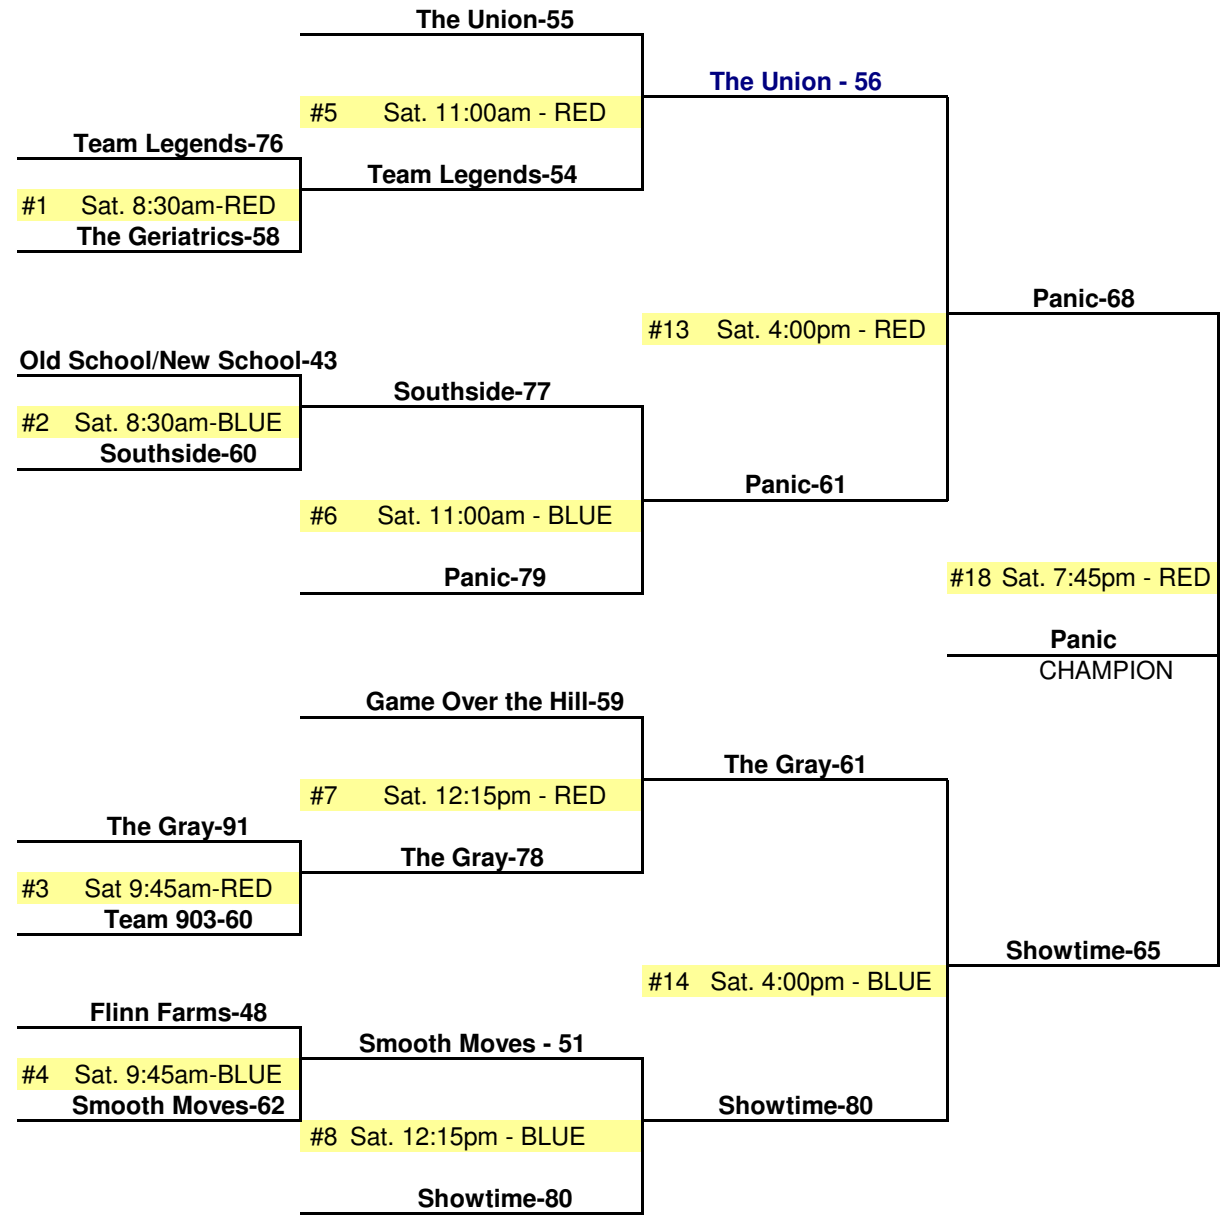

TAAF MEN'S 35 OVER
Saturday, February 27

Red - Red Gym
 Blue - Blue Gym

Location: