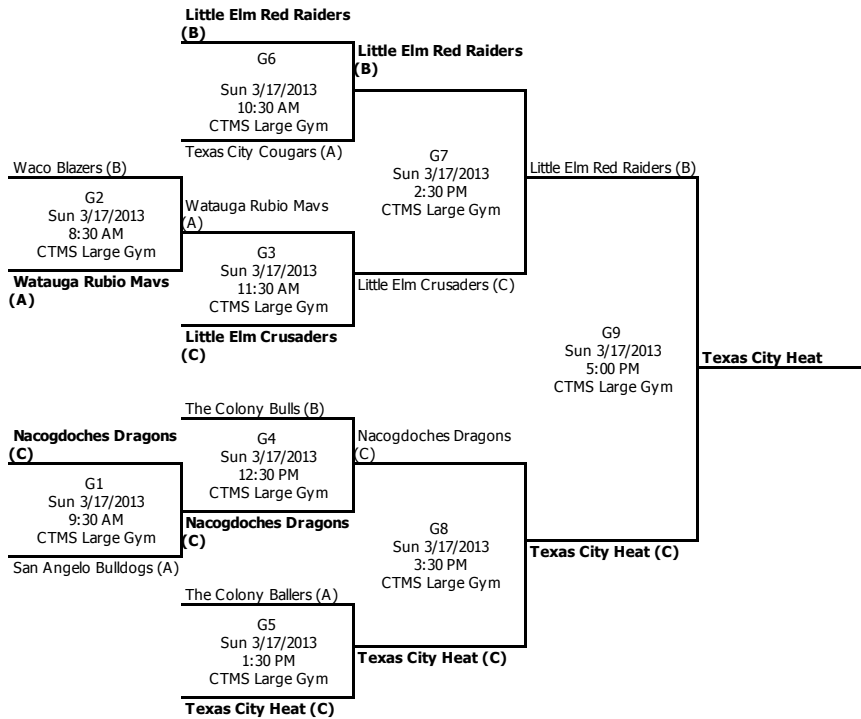

Sun 3/17	8:30 AM	G2	Waco Blazers (B)	10	Watauga Rubio Mavs (A)	20	CTMS Large Gym	✔
	9:30 AM	G1	Nacogdoches Dragons (C)	46	San Angelo Bulldogs (A)	6	CTMS Large Gym	✔
Playoff Round 2								
Sun 3/17	10:30 AM	G6	Little Elm Red Raiders (B)	39	Texas City Cougars (A)	14	CTMS Large Gym	✔
	11:30 AM	G3	Little Elm Crusaders (C)	44	Watauga Rubio Mavs (A)	15	CTMS Large Gym	✔
	12:30 PM	G4	The Colony Bulls (B)	27	Nacogdoches Dragons (C)	29	CTMS Large Gym	✔
	1:30 PM	G5	The Colony Ballers (A)	20	Texas City Heat (C)	28	CTMS Large Gym	✔
Playoff Round 3								
Sun 3/17	2:30 PM	G7	Little Elm Crusaders (C)	28	Little Elm Red Raiders (B)	35	CTMS Large Gym	✔
	3:30 PM	G8	Nacogdoches Dragons (C)	28	Texas City Heat (C)	29	CTMS Large Gym	✔
Playoff Round 4 - Championship Round								
Sun 3/17	5:00 PM	G9	Little Elm Red Raiders (B)	23	Texas City Heat (C)	37	CTMS Large Gym	✔

Playoff Brackets

Locations

Location Schedule	Location Name	Field	Address
CTMS Large Gym	Cross Timbers Middle School	Large Gym	Pool Rd Grapevine, TX 76051

Schedule Revision Date: Mon, Mar 11, 2013 4:30 PM
Playoff Schedule Revision Date: Mon, Mar 11, 2013 4:38 PM