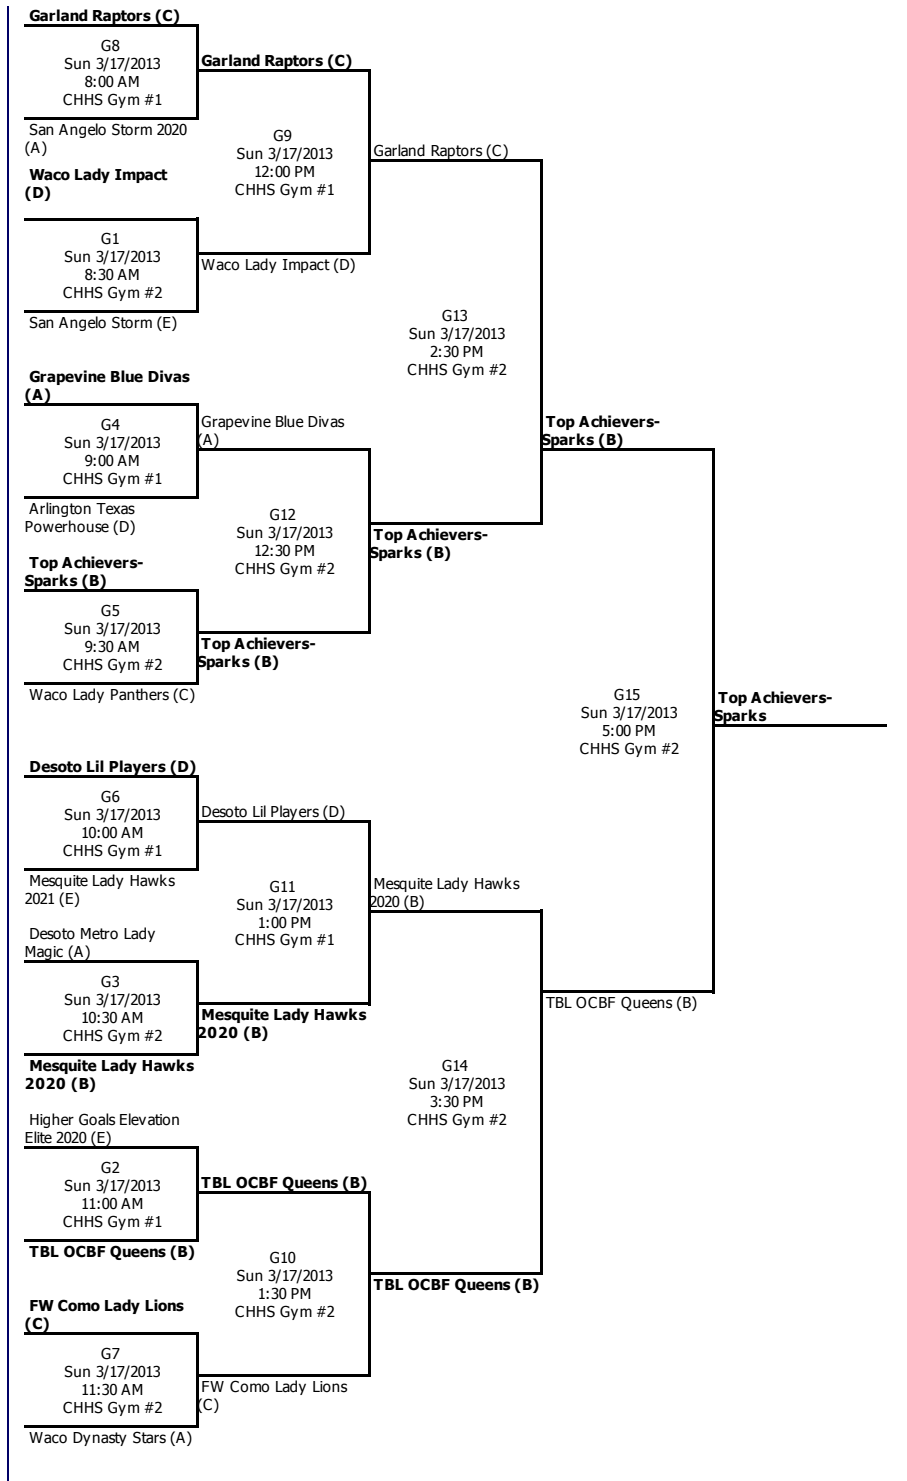

Locations

Location Schedule	Location Name	Field	Address
CHHS Gym #1	Colleyville Heritage High School	Gym #1	5401 Heritage Ave Colleyville, TX 76034
CHHS Gym #2	Colleyville Heritage High School	Gym #2	5401 Heritage Ave Colleyville, TX 76034

Schedule Revision Date: Mon, Mar 11, 2013 3:24 PM
Playoff Schedule Revision Date: Wed, Mar 13, 2013 2:15 PM