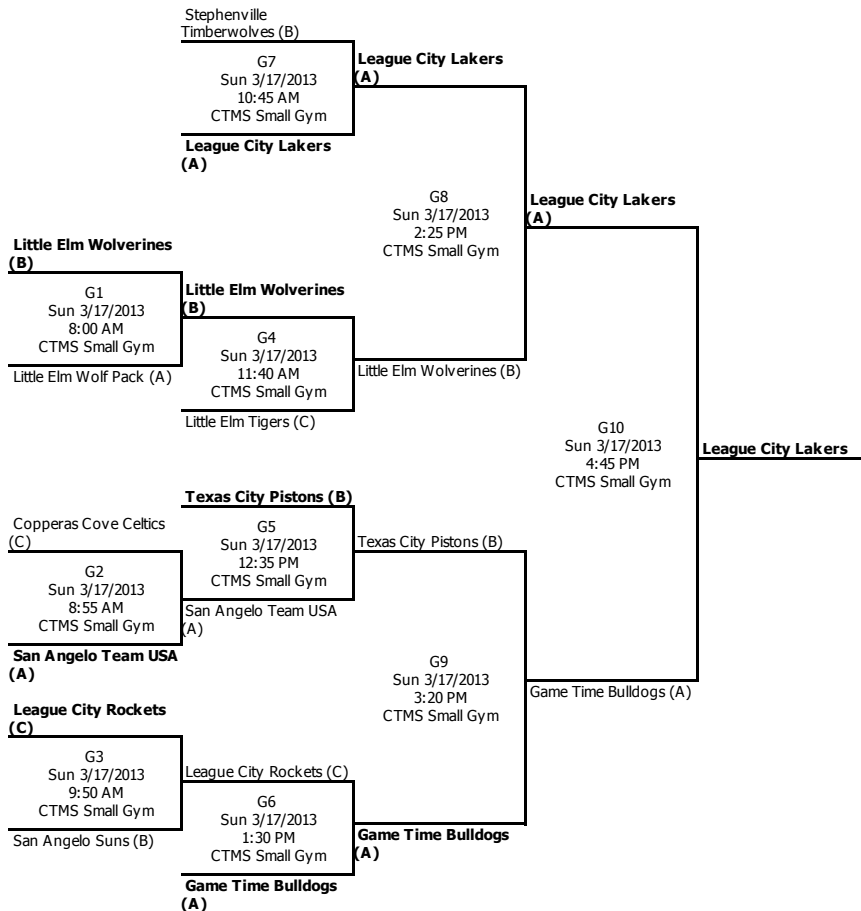

Playoff Schedule

Date	Time	Game	Home	Away	Location
Playoff Round 1					
Sun 3/17	8:00 AM	G1	Little Elm Wolverines (B) 15	Little Elm Wolf Pack 10 (A)	CTMS Small Gym
	8:55 AM	G2	Copperas Cove Celtics (C) 7	San Angelo Team USA (A) 18	CTMS Small Gym
	9:50 AM	G3	League City Rockets (C) 16	San Angelo Suns (B) 0	CTMS Small Gym
Playoff Round 2					
Sun 3/17	10:45 AM	G7	Stephenville Timberwolves (B) 6	League City Lakers (A) 21	CTMS Small Gym
	11:40 AM	G4	Little Elm Tigers (C) 15	Little Elm Wolverines (B) 19	CTMS Small Gym
	12:35 PM	G5	Texas City Pistons (B) 14	San Angelo Team USA (A) 3	CTMS Small Gym
	1:30 PM	G6	Game Time Bulldogs (A) 21	League City Rockets (C) 16	CTMS Small Gym
Playoff Round 3					
Sun 3/17	2:25 PM	G8	Little Elm Wolverines (B) 16	League City Lakers (A) 33	CTMS Small Gym
	3:20 PM	G9	Texas City Pistons (B) 10	Game Time Bulldogs (A) 14	CTMS Small Gym
Playoff Round 4 - Championship Round					
Sun 3/17	4:45 PM	G10	League City Lakers (A) 21	Game Time Bulldogs (A) 15	CTMS Small Gym

Playoff Brackets

Locations

Location Schedule	Location Name	Field	Address
CTMS Small Gym	Copperas Cove Middle School	Small Gym	Post Rd