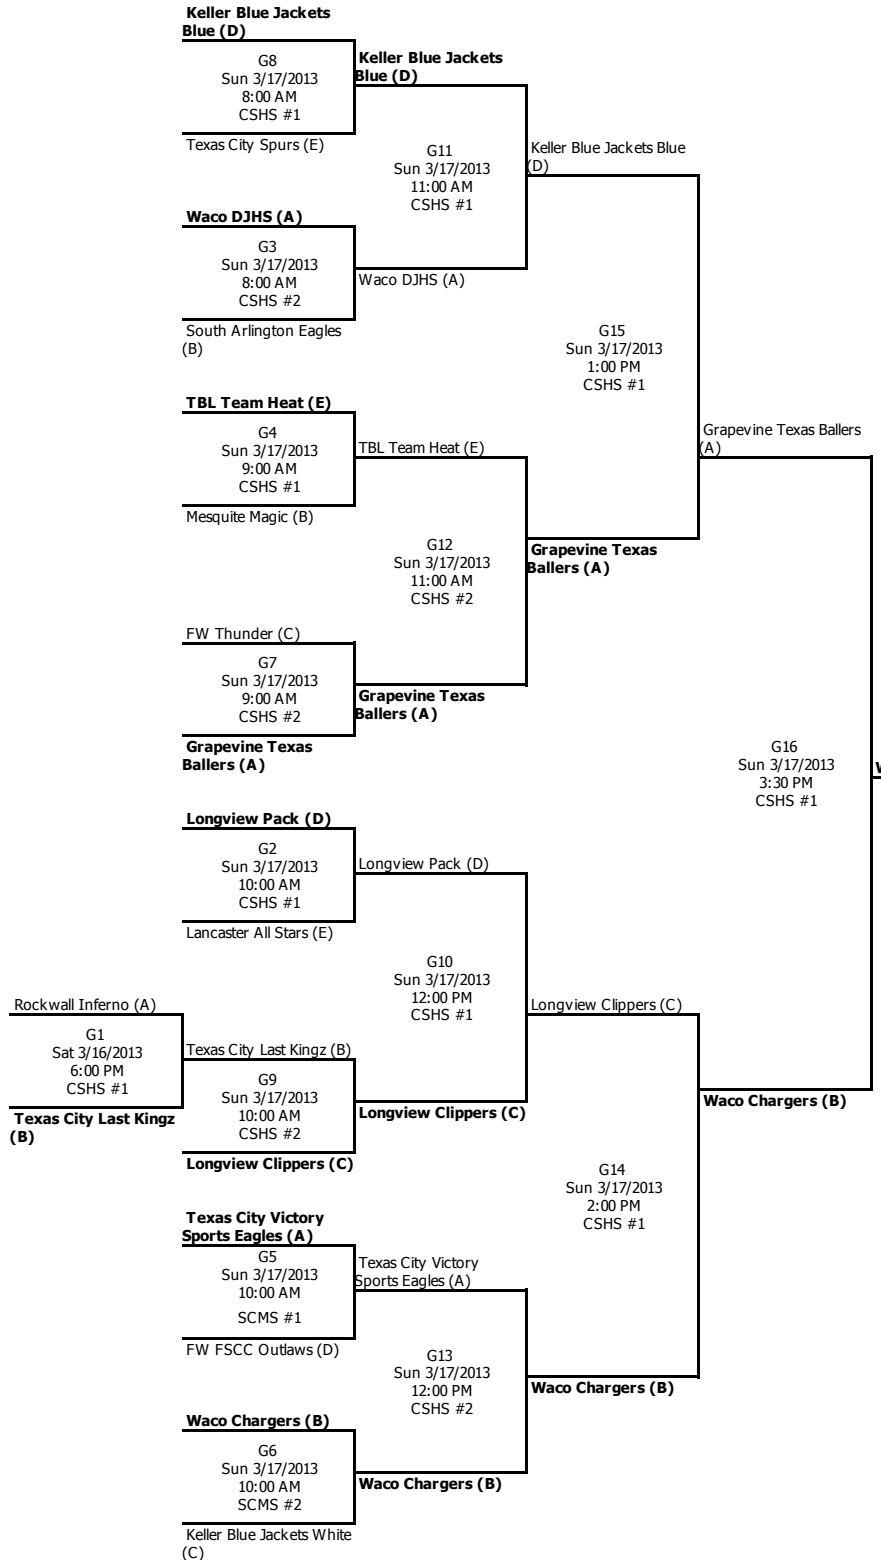

01427		Blue (D)	Ballers (A)		
2:00 PM 01426	G14	Longview Clippers (C)	21	Waco Chargers (B) 62	CSHS #1
Playoff Round 5 - Championship Round					
Sun 3/17	3:30 PM 01428	G16	Waco Chargers (B) 59	Grapevine Texas Ballers (A)	44 CSHS #1

Playoff Brackets

Locations